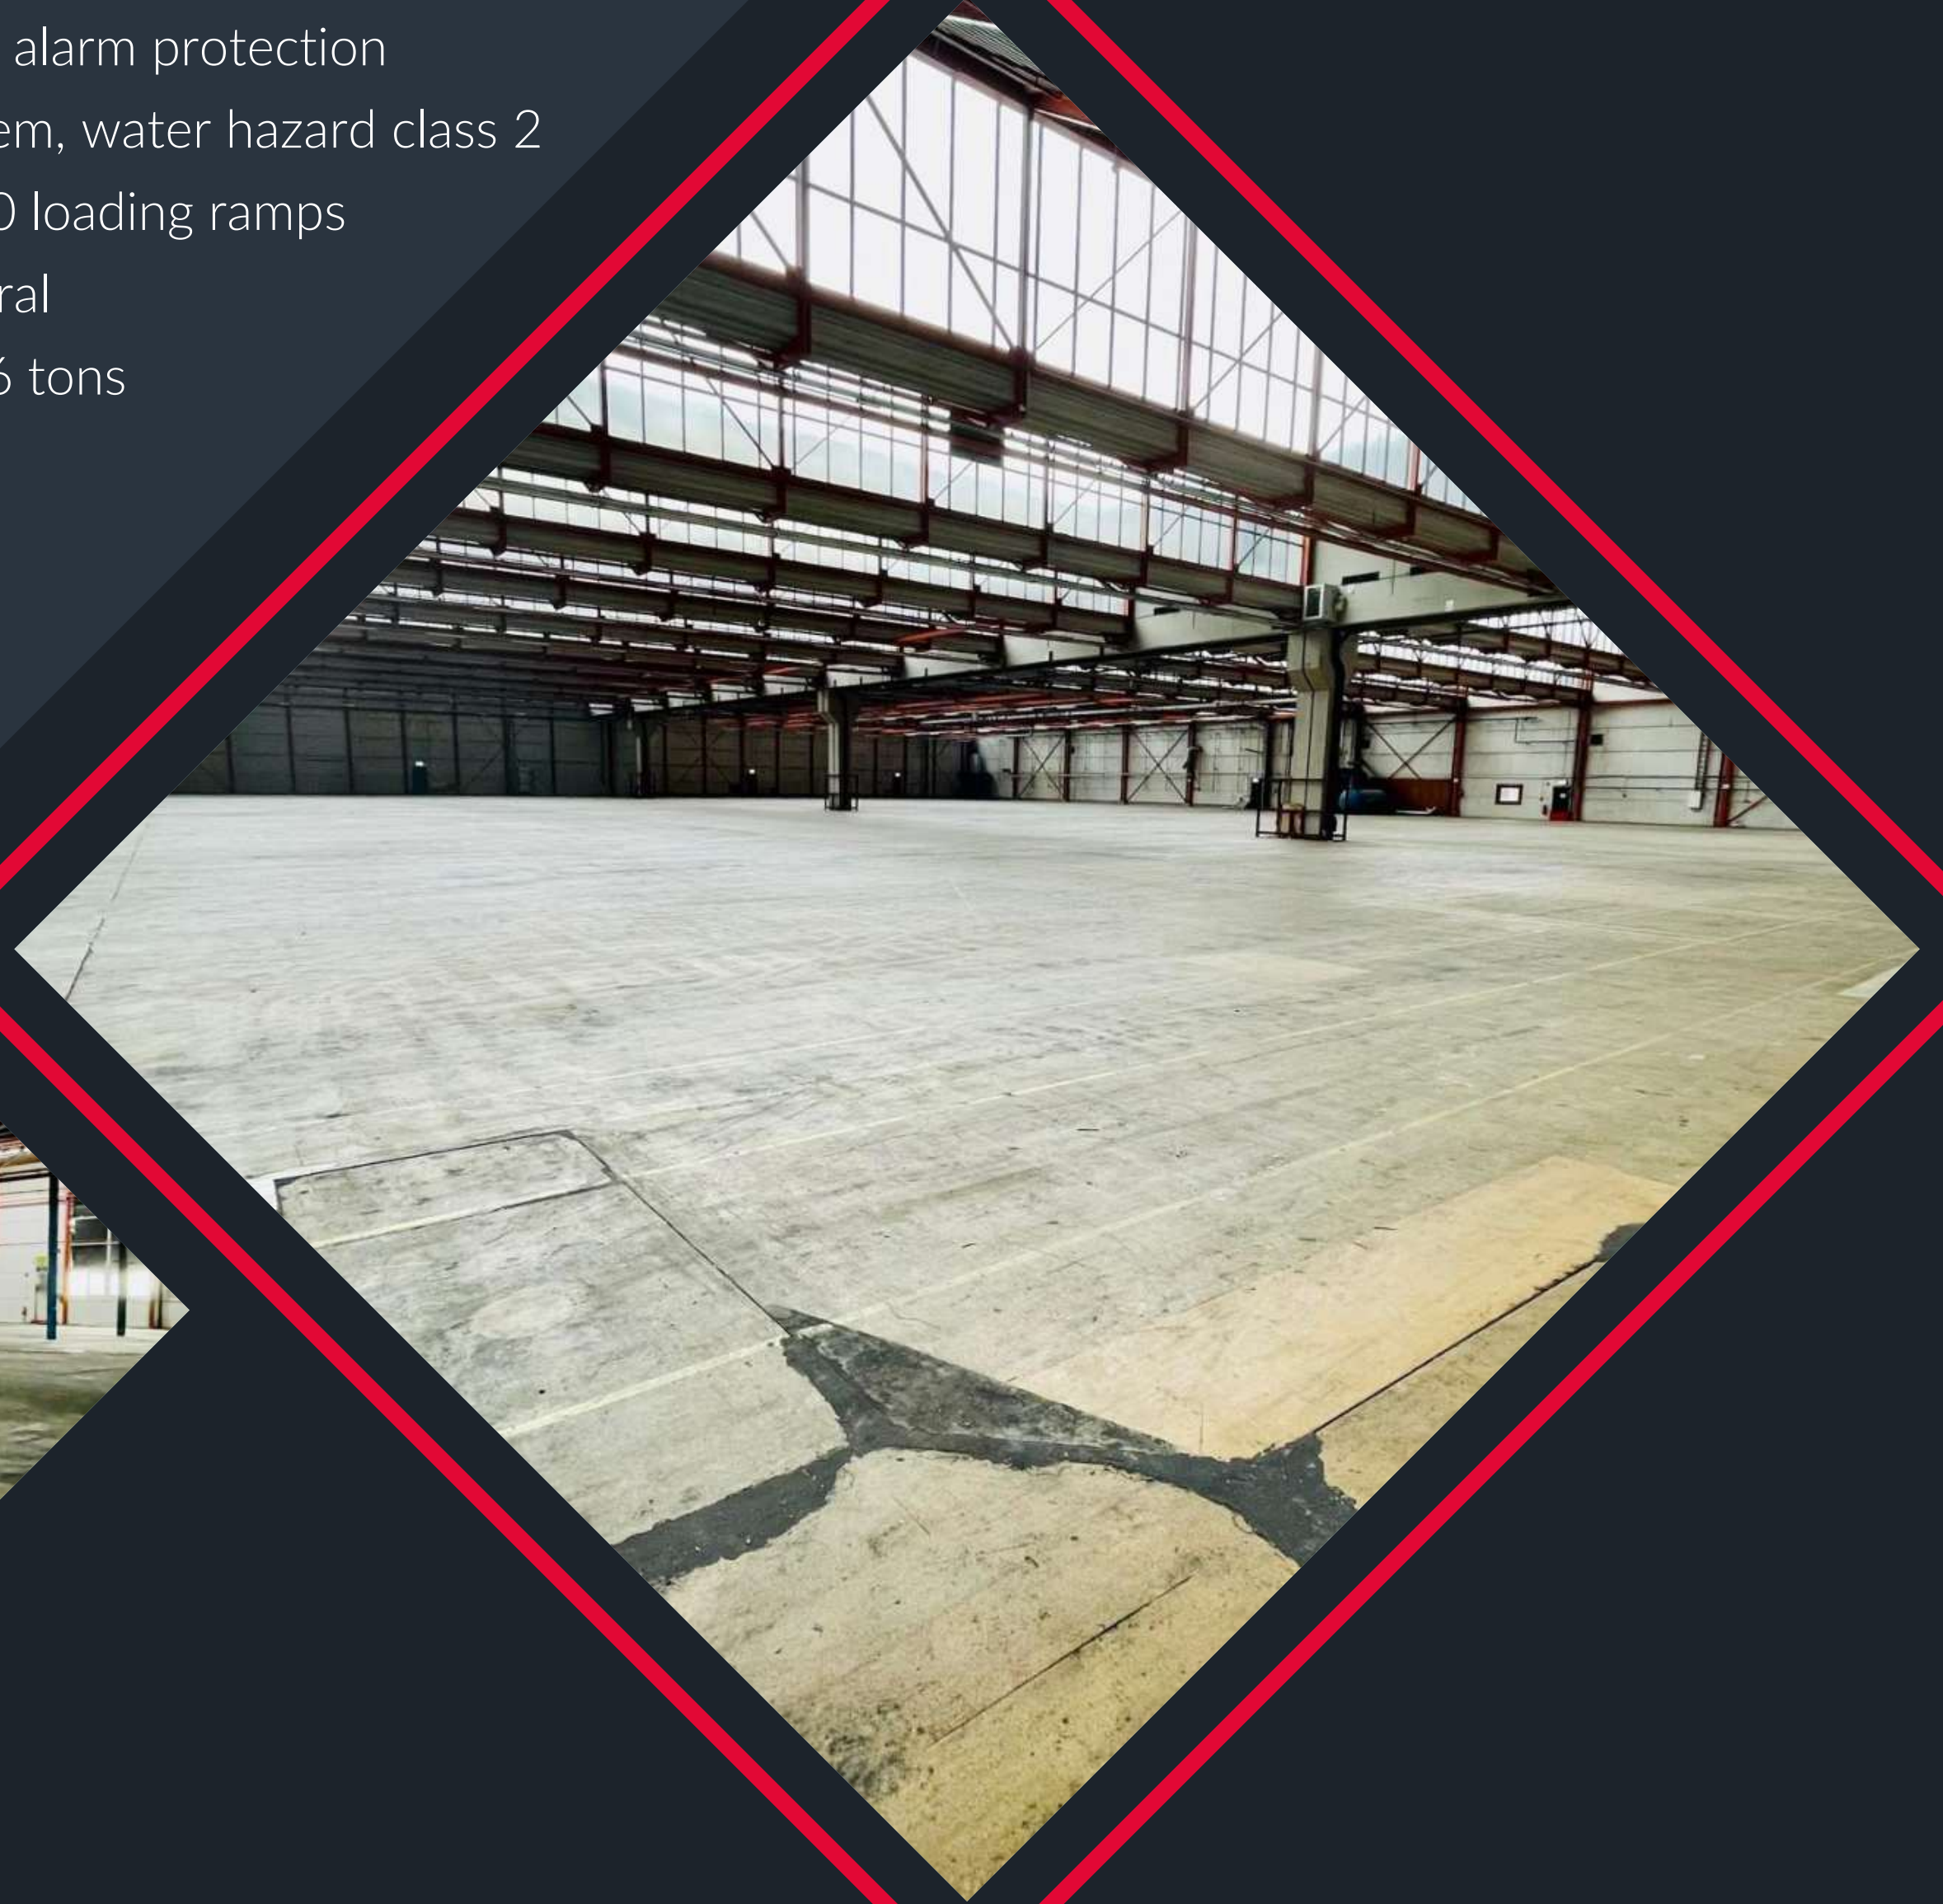

NEUNKIRCHEN-SEELSCHEID – Hennefer Str. 2

15.000 m² storage area

- Warehouse capacities from 1,000 to 15,000 sqm
  - 24h security service with alarm protection
- fire alarm system, sprinkler system, water hazard class 2
- ground-level delivery & 10 loading ramps
  - WMS / Xentral
  - stacker up to 1,6 tons

Warehousing Location