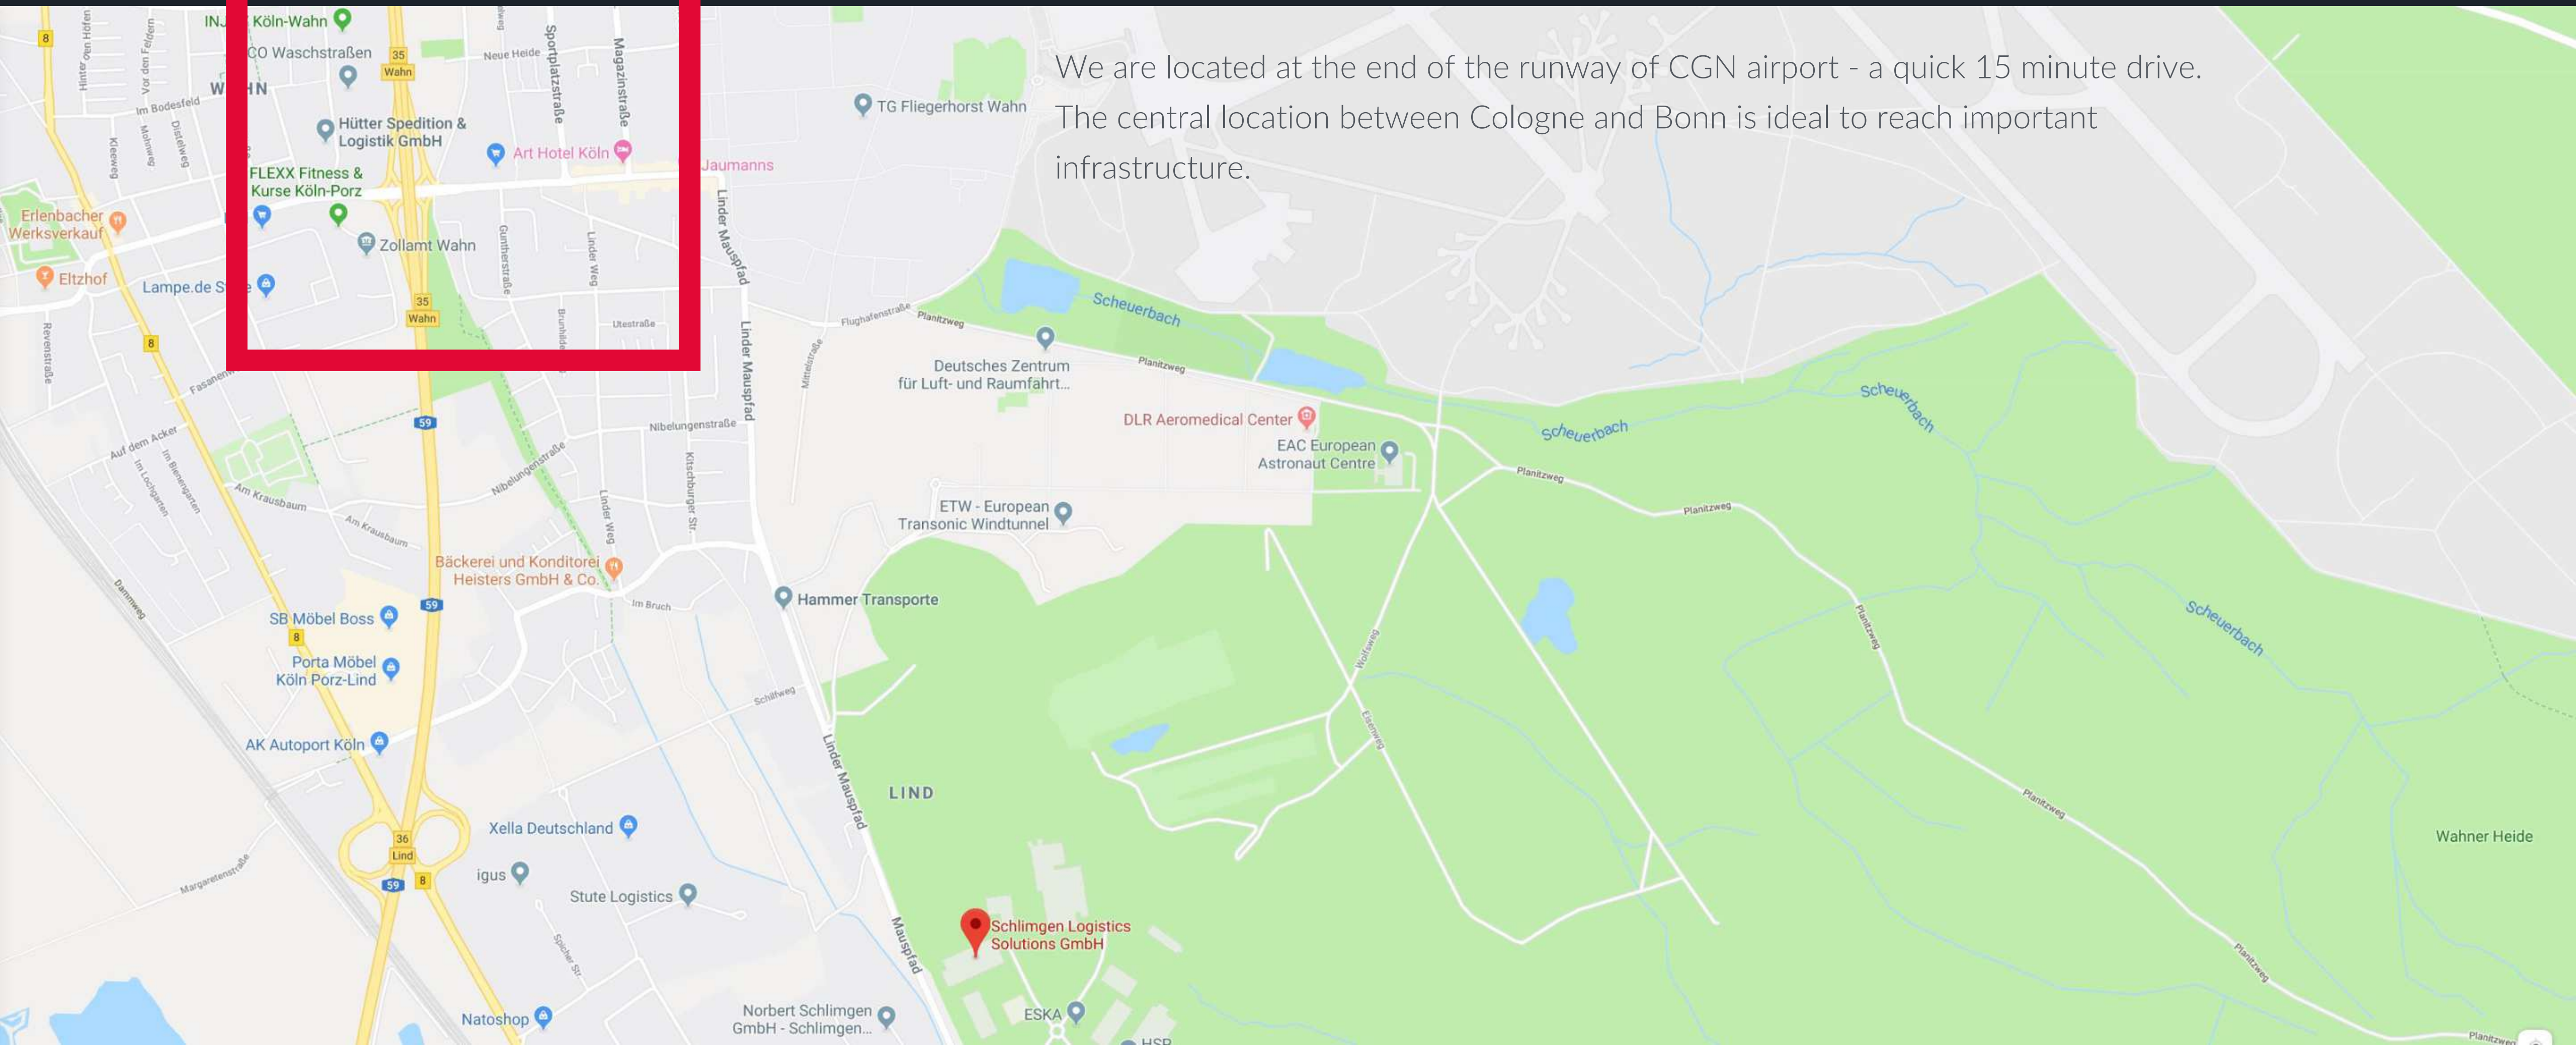

Our Location

Camp Spich Str. 75 – 53842 Troisdorf

We are located at the end of the runway of CGN airport - a quick 15 minute drive. The central location between Cologne and Bonn is ideal to reach important infrastructure.