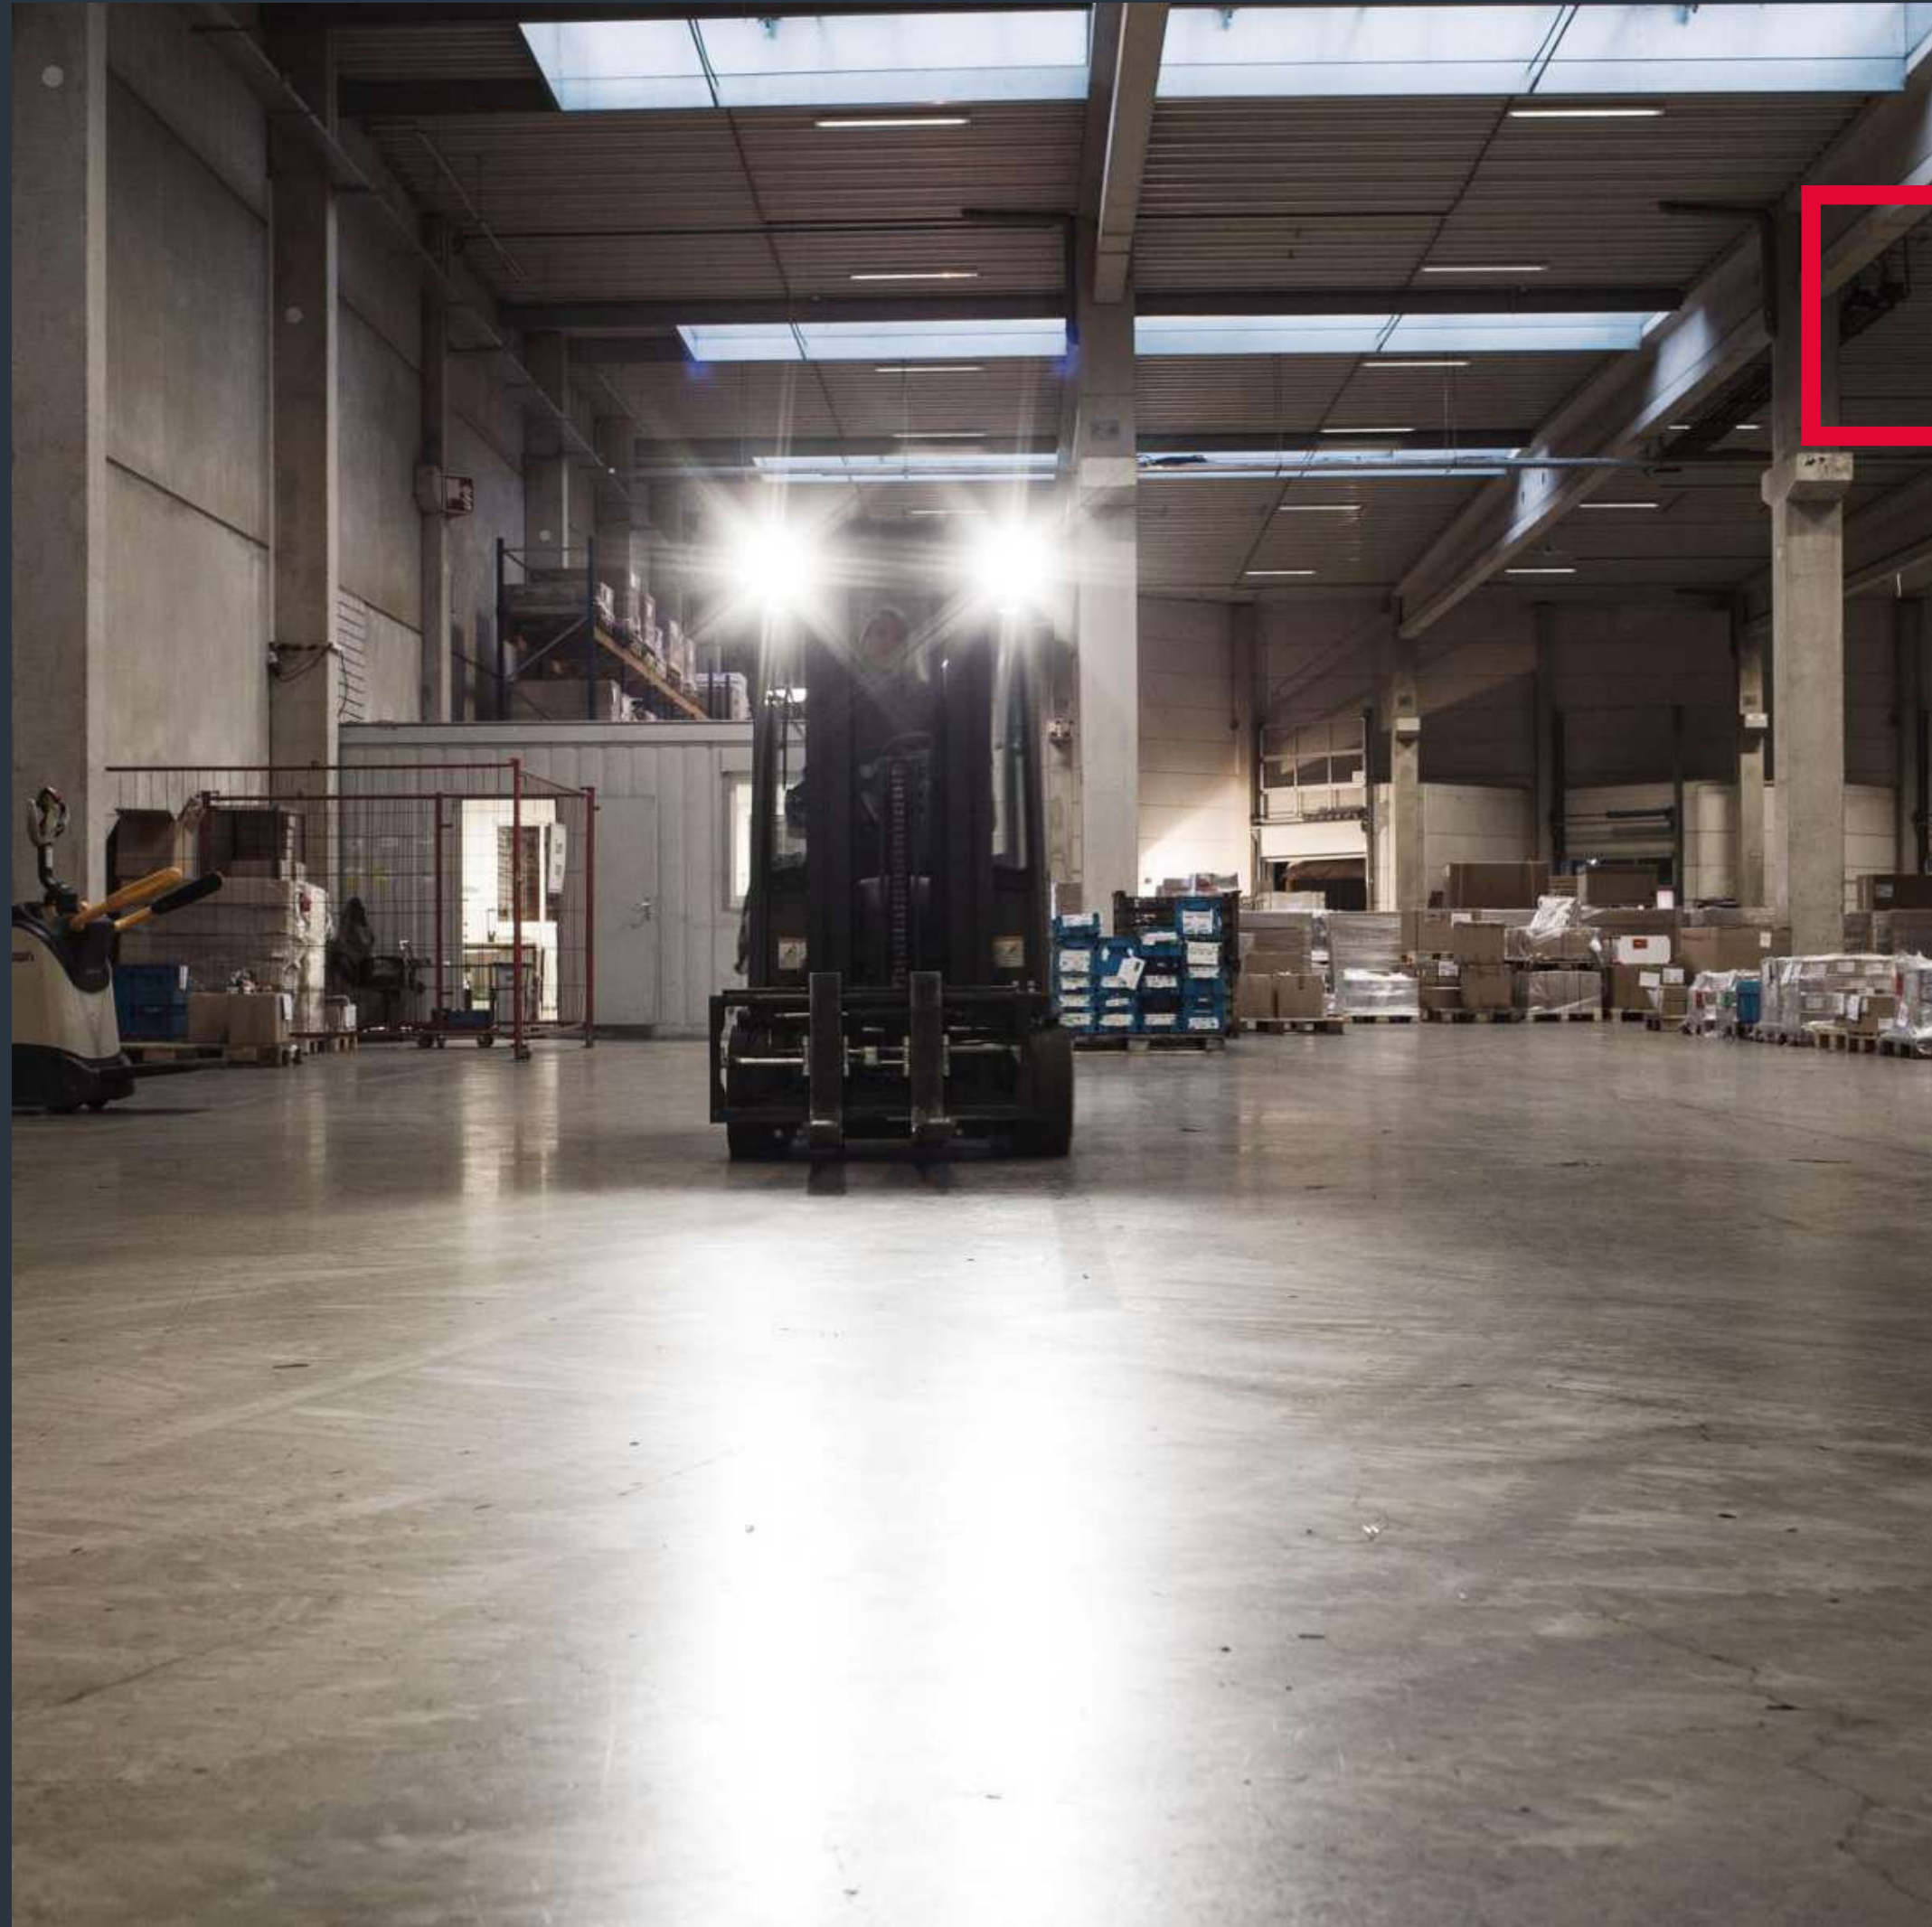

Create something awesome, everyday.

We are a team of professionals and logistics experts. In short, problem solvers.

We are a neutral service provider for freight forwarders, airlines, industrial and commercial companies in the Cologne / Bonn region. Out of conviction and enthusiasm.

It all began more than 40 years ago: When Norbert Schlingen started a one-man operation in the basement of Cologne / Bonn airport cargo center. In the meantime, we have become a medium-sized group of companies with over 120 employees.

But our corporate DNA is still the same: honest, direct, down to earth.